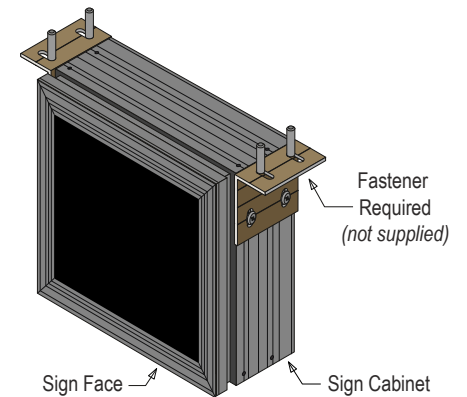

PRODUCT ID: 67991

Universal Mount

MODEL

UNI-550/750CM

DIMENSIONS

2" H x 4" W x 4" D (est. 0.953 lbs)

CONSTRUCTION

Finish: Duranodic Bronze

Material: 3/16" thick aluminum L-shaped bracket, pre-drilled for attachment.

Product View

NOTE: Sign image may not exactly represent the finished product. For illustration purposes only.

Signal-Tech
4985 Pittsburgh Ave.
Erie, PA 16509
Phone: (877) 547-9900
Fax: (814) 835-2300
Email: sales@signal-tech.com
Website: www.signal-tech.com