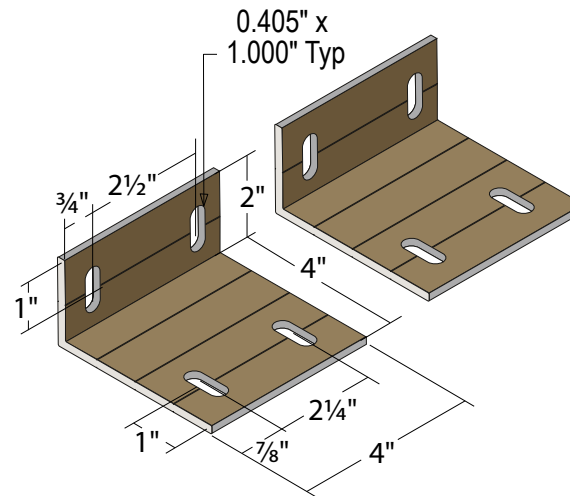

PRODUCT ID: 67991

Universal Mount

MODEL

UNI-550/750CM

DIMENSIONS

2" H x 4" W x 4" D (est. 0.953 lbs)

CONSTRUCTION

Finish: Duranodic Bronze

Material: 3/16" thick aluminum L-shaped bracket, pre-drilled for attachment.

Product View

NOTE: Sign image may not exactly represent the finished product. For illustration purposes only.

Signal-Tech
4985 Pittsburgh Ave.
Erie, PA 16509
Phone: (877) 547-9900
Fax: (814) 835-2300
Email: sales@signal-tech.com
Website: www.signal-tech.com