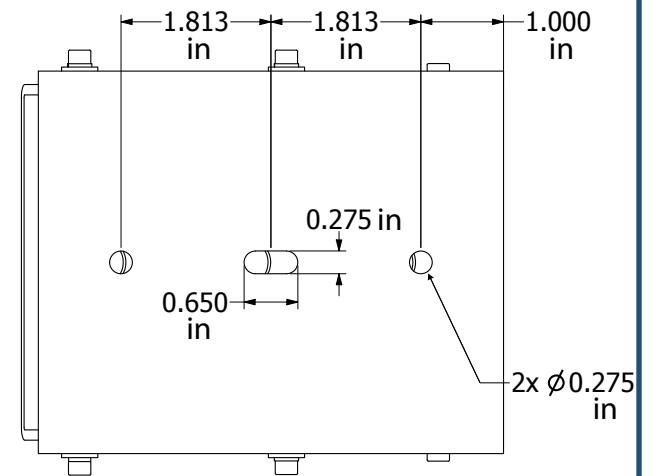

PRODUCT ID: 66232

Angle Mount Bracket

MODEL

VAM-5-inch

DIMENSIONS

2" H x 4.75" W x 5.625" D (est. 0 lbs)

CONSTRUCTION

Finish: Duranodic Bronze

Material: Formed 1/8" Aluminum bracket w/ stainless steel hardware. Adjustable between 15-60 degrees

INSTALLATION

Note: Mini Variable Angle Mount, adjustable 15-60 degrees

Product View

NOTE: Sign image may not exactly represent the finished product. For illustration purposes only.

Signal-Tech
4985 Pittsburgh Ave.
Erie, PA 16509
Phone: (877) 547-9900
Fax: (814) 835-2300
Email: sales@signal-tech.com
Website: www.signal-tech.com

Signal-Tech