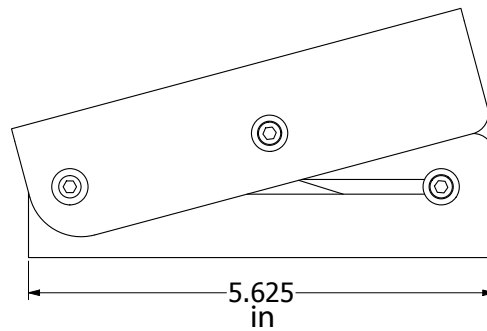

PRODUCT ID: 66232

Angle Mount Bracket

MODEL

VAM-5-inch

DIMENSIONS

2" H x 4.75" W x 5.625" D (est. 0 lbs)

CONSTRUCTION

Finish: Duranodic Bronze

Material: Formed 1/8" Aluminum bracket w/ stainless steel hardware. Adjustable between 15-60 degrees

INSTALLATION

Note: Mini Variable Angle Mount, adjustable 15-60 degrees

Product View

NOTE: Sign image may not exactly represent the finished product. For illustration purposes only.

Signal-Tech
4985 Pittsburgh Ave.
Erie, PA 16509
Phone: (877) 547-9900
Fax: (814) 835-2300
Email: sales@signal-tech.com
Website: www.signal-tech.com

Signal-Tech