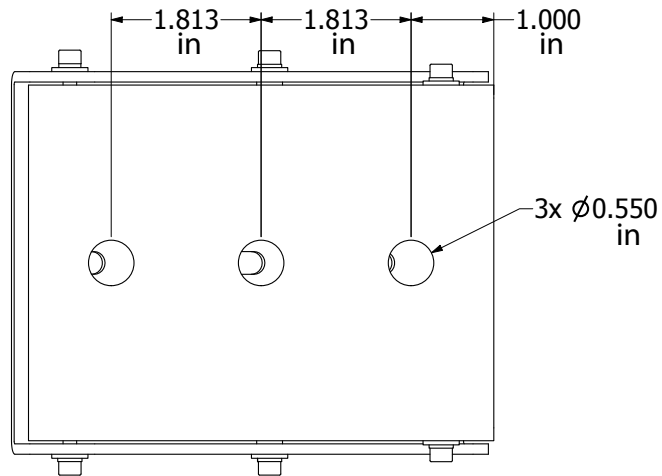

PRODUCT ID: 66232

Angle Mount Bracket

MODEL

VAM-5-inch

DIMENSIONS

2" H x 4.75" W x 5.625" D (est. 0 lbs)

CONSTRUCTION

Finish: Duranodic Bronze

Material: Formed 1/8" Aluminum bracket w/ stainless steel hardware. Adjustable between 15-60 degrees

INSTALLATION

Note: Mini Variable Angle Mount, adjustable 15-60 degrees

Product View

NOTE: Sign image may not exactly represent the finished product. For illustration purposes only.

Signal-Tech
4985 Pittsburgh Ave.
Erie, PA 16509
Phone: (877) 547-9900
Fax: (814) 835-2300
Email: sales@signal-tech.com
Website: www.signal-tech.com

Signal-Tech