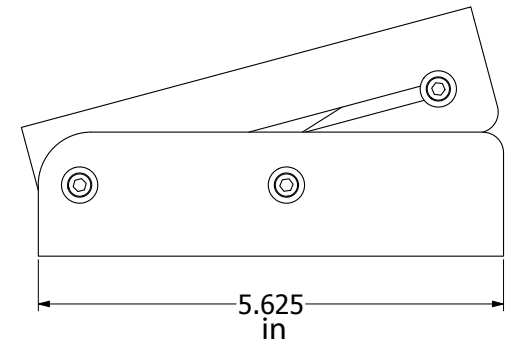

PRODUCT ID: 66232

Angle Mount Bracket

MODEL

VAM-5-inch

DIMENSIONS

2" H x 4.75" W x 5.625" D (est. 0 lbs)

CONSTRUCTION

Finish: Duranodic Bronze

Material: Formed 1/8" Aluminum bracket w/ stainless steel hardware. Adjustable between 15-60 degrees

INSTALLATION

Note: Mini Variable Angle Mount, adjustable 15-60 degrees

Product View

NOTE: Sign image may not exactly represent the finished product. For illustration purposes only.

Signal-Tech
4985 Pittsburgh Ave.
Erie, PA 16509
Phone: (877) 547-9900
Fax: (814) 835-2300
Email: sales@signal-tech.com
Website: www.signal-tech.com

Signal-Tech